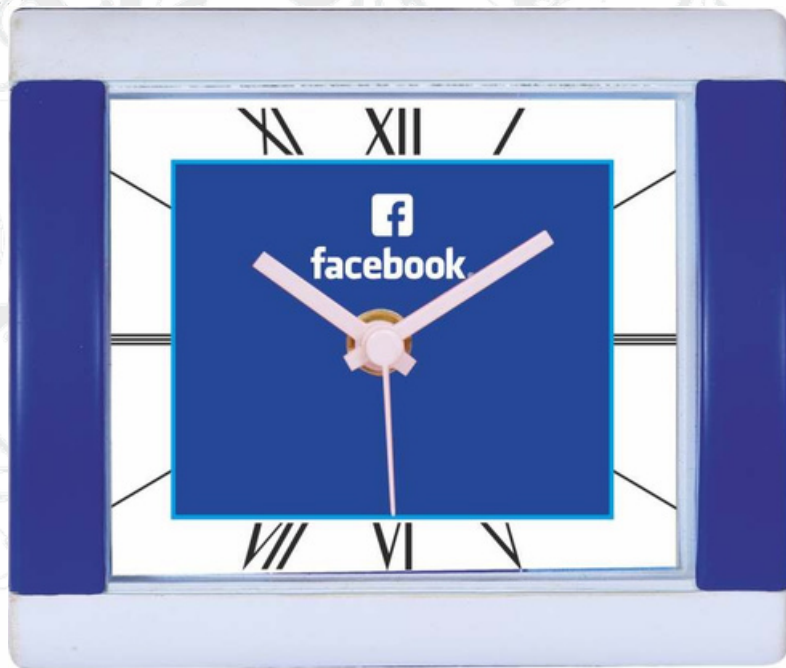

Product Size : 6" x 7.75" x 2" Print Size : 98mm x 143mm

Gross Weight : 305 Gms, Nett Weight : 230 Gms

Table Clock

Model No. 46

Product Size : 6" x 7.75" x 2" Print Size : 98mm x 143mm

Gross Weight : 305 Gms, Nett Weight : 230 Gms

Table Clock

Model No. 47

Product Size : 6" x 7.75" x 2" Print Size : 98mm x 143mm

Gross Weight : 305 Gms, Nett Weight : 230 Gms

Table Clock

Model No. 48

Product Size : 4" x 4" x 1" Print Size : 98mm x 98mm

Gross Weight : 123 Gms, Nett Weight : 90 Gms

Table Clock

Model No. 49

Product Size : 5" x 4.25" x 2.75" Print Size : 79mm x 95mm

Gross Weight : 225 Gms, Nett Weight : 170 Gms

Table Clock

(With Pen Stand)

Model No. 50

Product Size : 9.5" x 5.25" x " Print Size : Table Clock 98mmx98mm Pe