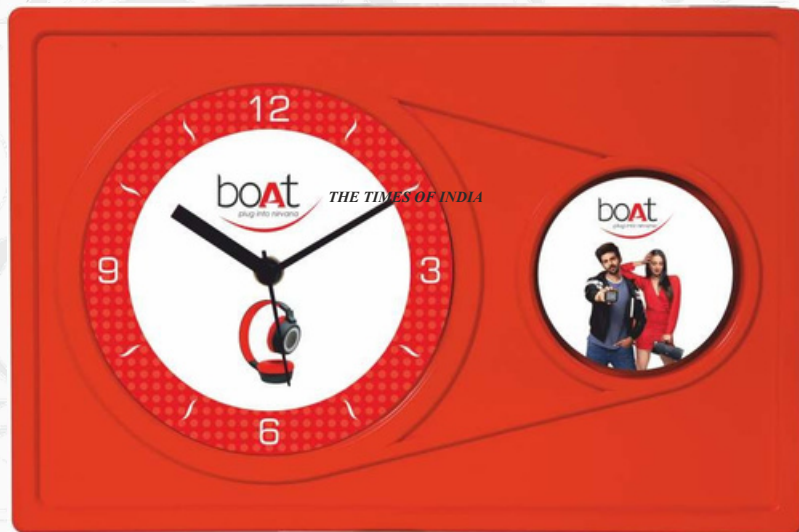

Dial Size : 240mm x 240mm

Model No. 20

Product Size : 7.75" x 11.75" x 1.5" Print Size : 173mm Dia & 76mm Dia

Gross Weight : 750 Gms, Nett Weight : 615 Gms

Model No. 21

Product Size : 7.75" x 11.75" x 1.5" Print Size : 173mm Dia & 76mm Dia